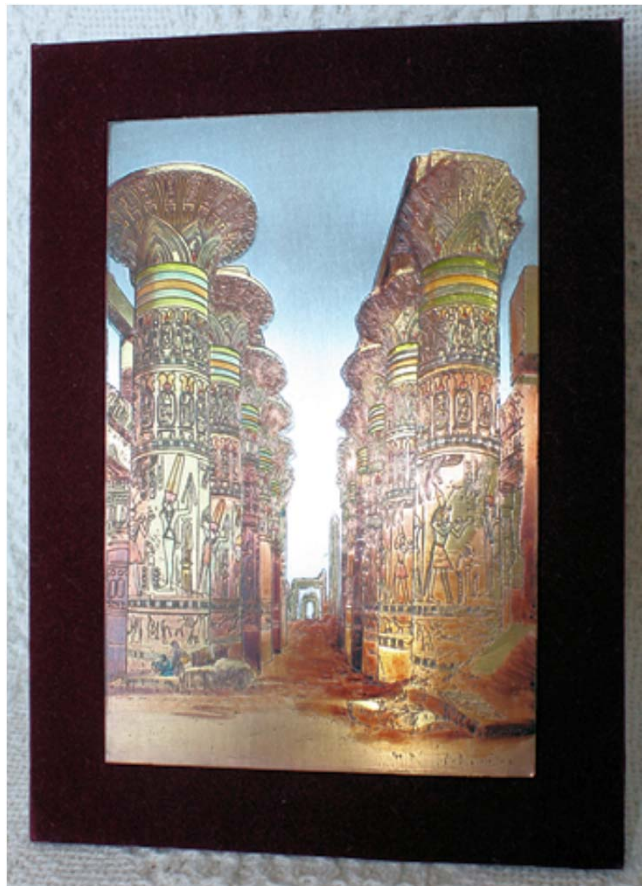

Egyptian Karnak Temple Columns

Hand Etched Oxidized Brass

4" x 6" Plate

Mounted on a Maroon Velvet Frame

$40 Value

**Noel
Boulos**

Supports