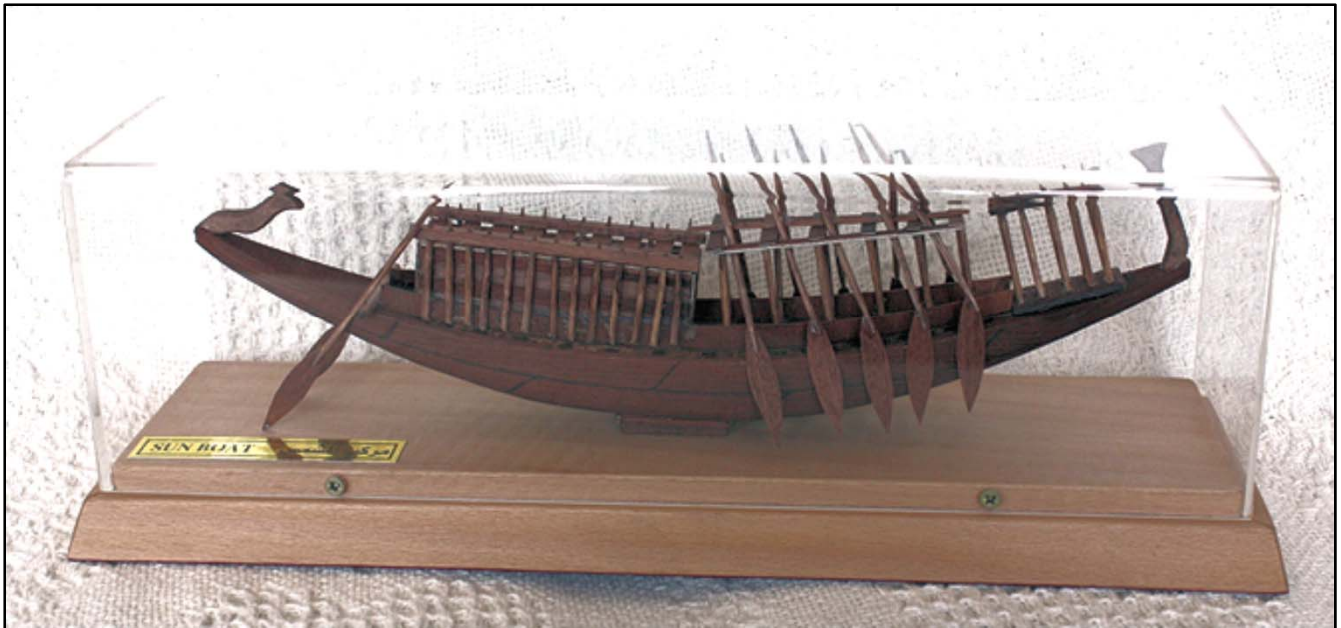

## **Wood Salad Serving Set Fork & Spoon**

**with African Bone Shaped Handles, 8" Long  
Hand Carved from Wild Olive Wood  
Made in Kenya, East Africa**

**\$40 Value**

**Hoda  
Tawadrous**

**Supports**

**Friends of Egyptian  
Children with Cancer**

**John Aynsley Cottage Garden  
Chantille Flower Vase  
with Butterfly & Floral Pattern  
8" high, Bone China  
Made in England**

**\$60 Value**

**Rose  
Abdalla**

**Supports**

**Friends of Egyptian  
Children with Cancer**

# Egyptian “Sun Boat”

## Wooden Replica of Khufu’s Sun Boat with Display Case

The Solar boats of ancient Egyptians consist of large ships that were made out of cedar wood and they were used in religious rituals during the Pharaohs’ time. Historians and archeologists have had long debates about the name and the purpose of these boats. However, probably these boats were manufactured to be used in the funerary rituals of the King and maybe some of his royal family members.