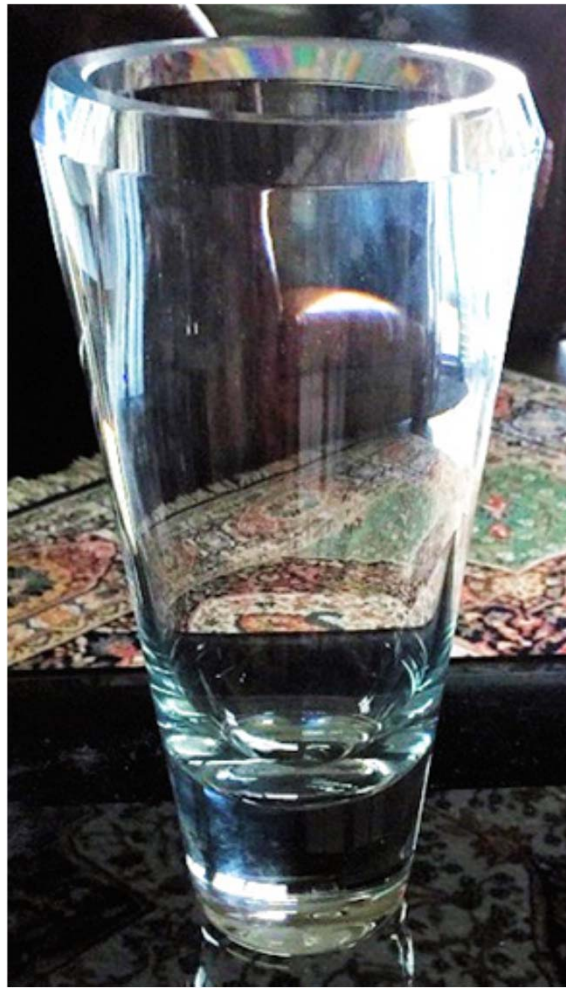

## **Block Cut Crystal Vase**

**24% Lead Crystal, 9" High**

**Made in Poland**

**\$60 Value**

**Rose  
Abdalla**

**Supports**

**Friends of Egyptian  
Children with Cancer**

4

**Heavy European Leaded Crystal Vase**  
**Beveled rim tapers to a circular base at the bottom**  
**24% Leaded Crystal, 10" High**

**\$70 Value**

**Rose  
Abdalla**

**Supports**

**Friends of Egyptian  
Children with Cancer**