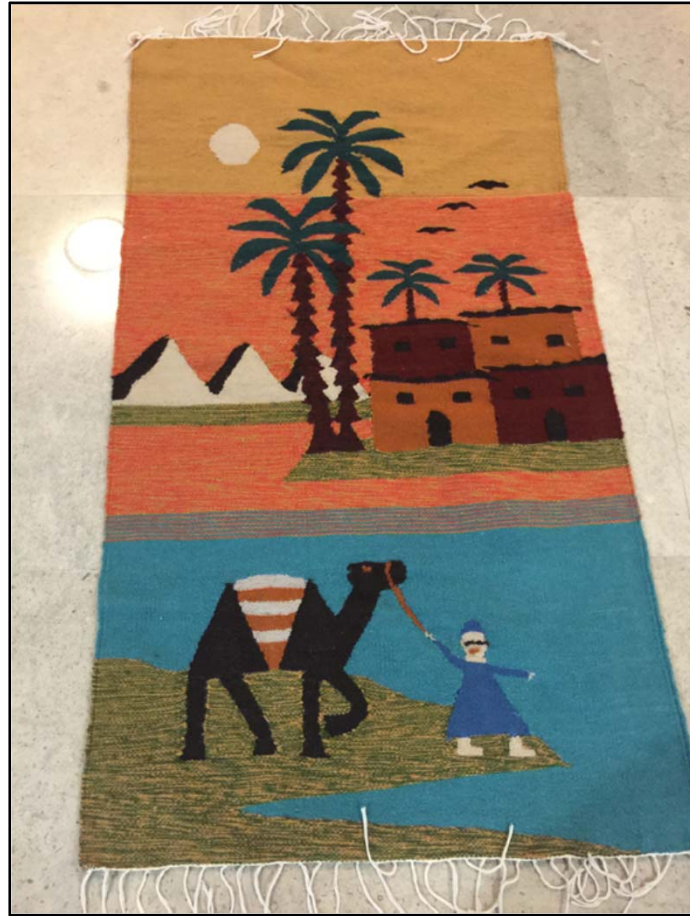

# **Egyptian Tribal Kilim Rug**

**100% Wool, Double faced**

**Hand-made, Hand-loomed  
on traditional loom**

**Size: 60" x 78"**

**\$400 Value**

**Paulette**

**Supports**

**Friends of Egyptian  
Children with Cancer**

# Egyptian Tribal Kilim Rug

100% Wool, Double faced

Hand-made & Hand-loomed  
on traditional loom by  
Egyptian children

Size: 29" x 50"

\$200 Value

Paulette

Supports

Friends of Egyptian  
Children with Cancer