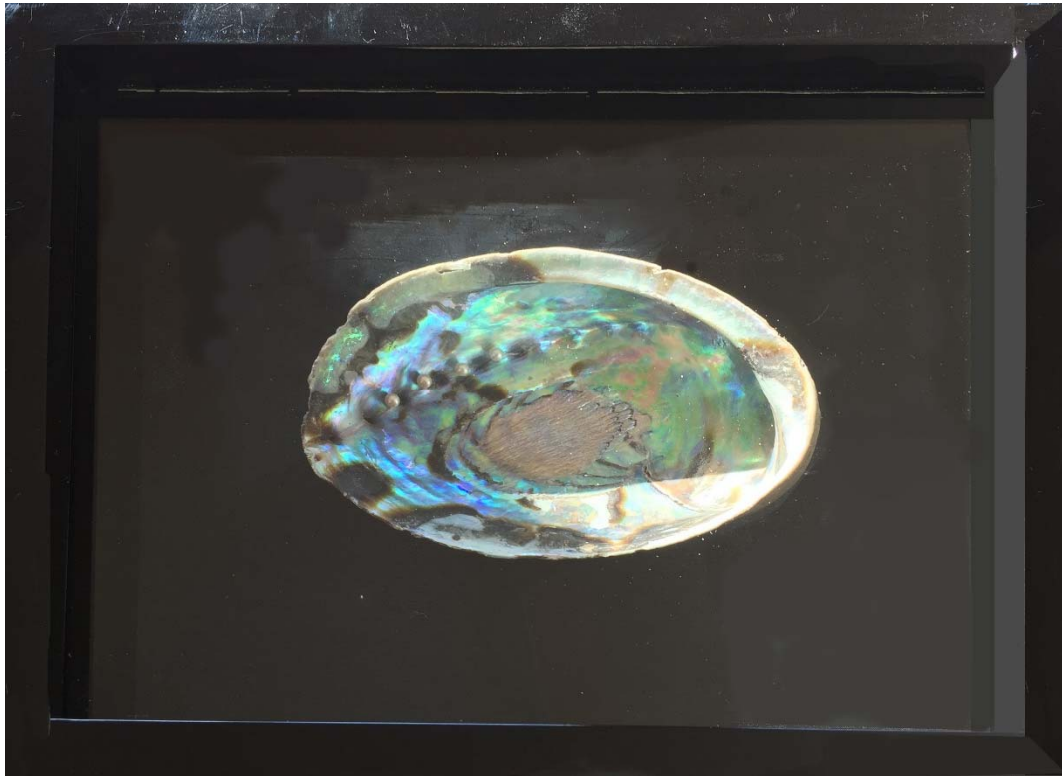

# Hand-Inlaid Jewelry Box

with Egyptian Mother of Pearl  
& Pāua (Abalone)

Hinged Top with Light Tan Felt Liner  
14" x 9" x 4" high, Hand Crafted

**\$300 Value**

**Samia  
Khalil**

**Supports**

**Friends of Egyptian  
Children with Cancer**