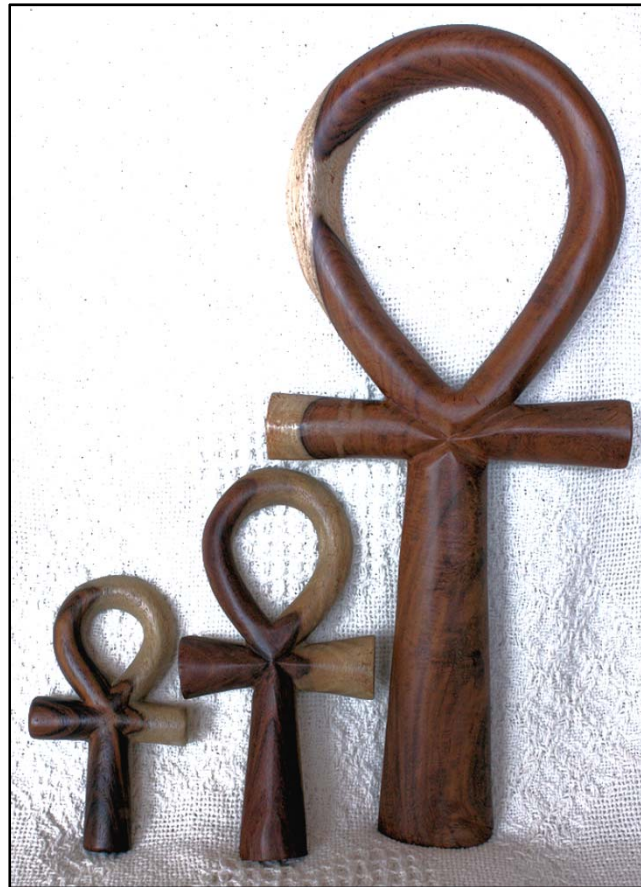

# **Egyptian Karnak Temple Columns**

**Hand Etched Oxidized Brass**

**4" x 6" Plate**

**Mounted on a Maroon Velvet Frame**

**\$40 Value**

**Noel  
Boulos**

**Supports**

**Friends of Egyptian  
Children with Cancer**

**Hand Carved Olive Wood Ankhs**  
**“The Key of Life”**  
**Set of 3**  
**From Egypt**  
**\$40 Value**

**Noel  
Boulos**

**Supports**

**Friends of Egyptian  
Children with Cancer**

**Egyptian Brass Etched Plates  
on black relief  
Set of 2  
From Egypt**